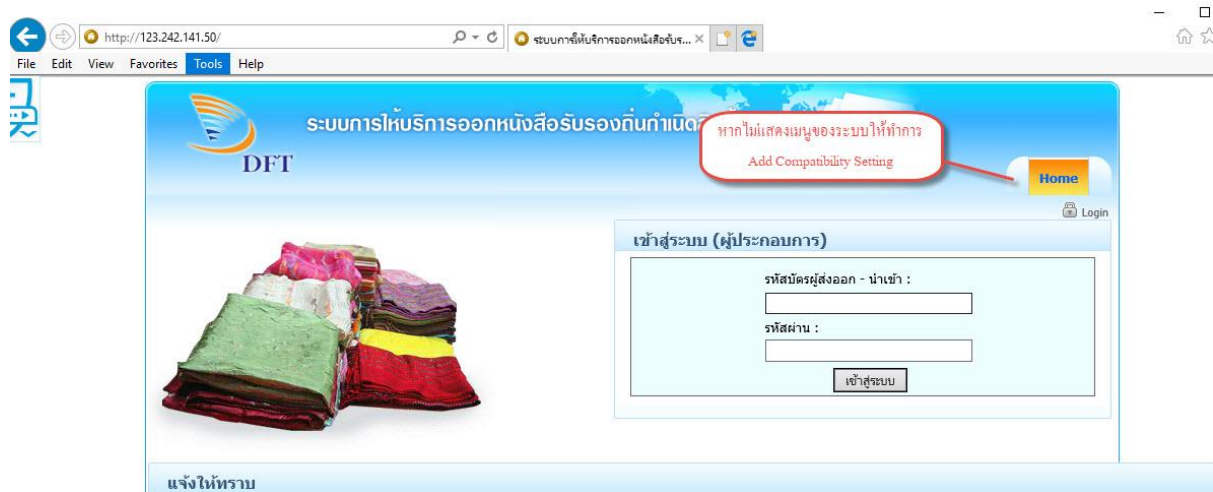

ขั้นตอนการตั้งค่า Link สำรอง http://123.242.141.50 สำหรับใช้งานระบบการให้บริการออกหนังสือ
รับรองถิ่นกำเนิดสินค้าแบบ Digital Signature