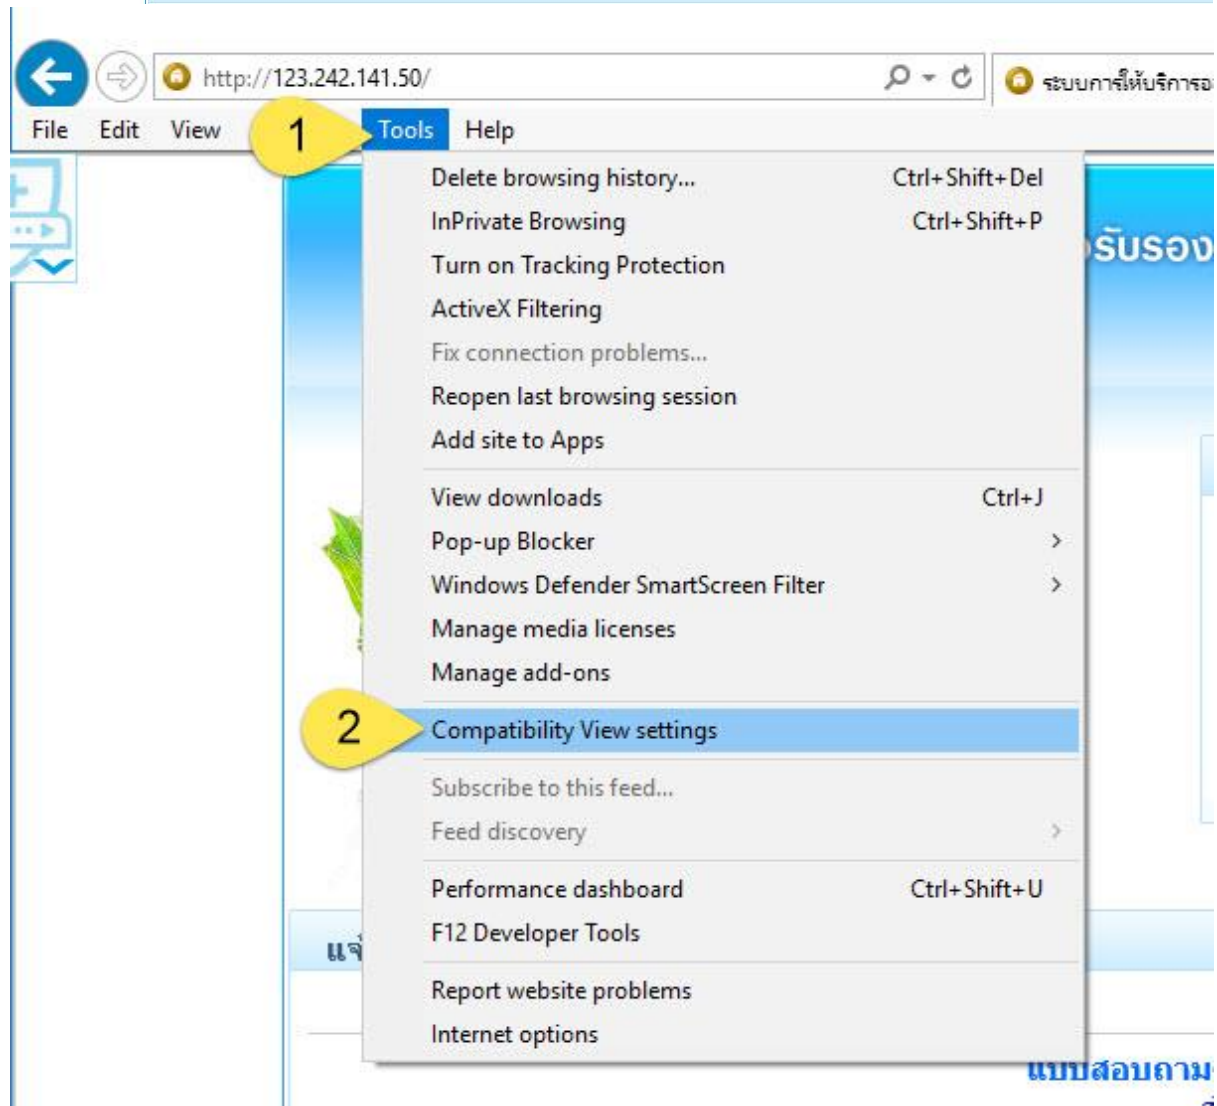

ขั้นตอนการตั้งค่า Link สำรอง http://123.242.141.50 สำหรับใช้งานระบบการให้บริการออกหนังสือ
รับรองถิ่นกำเนิดสินค้าแบบ Digital Signature